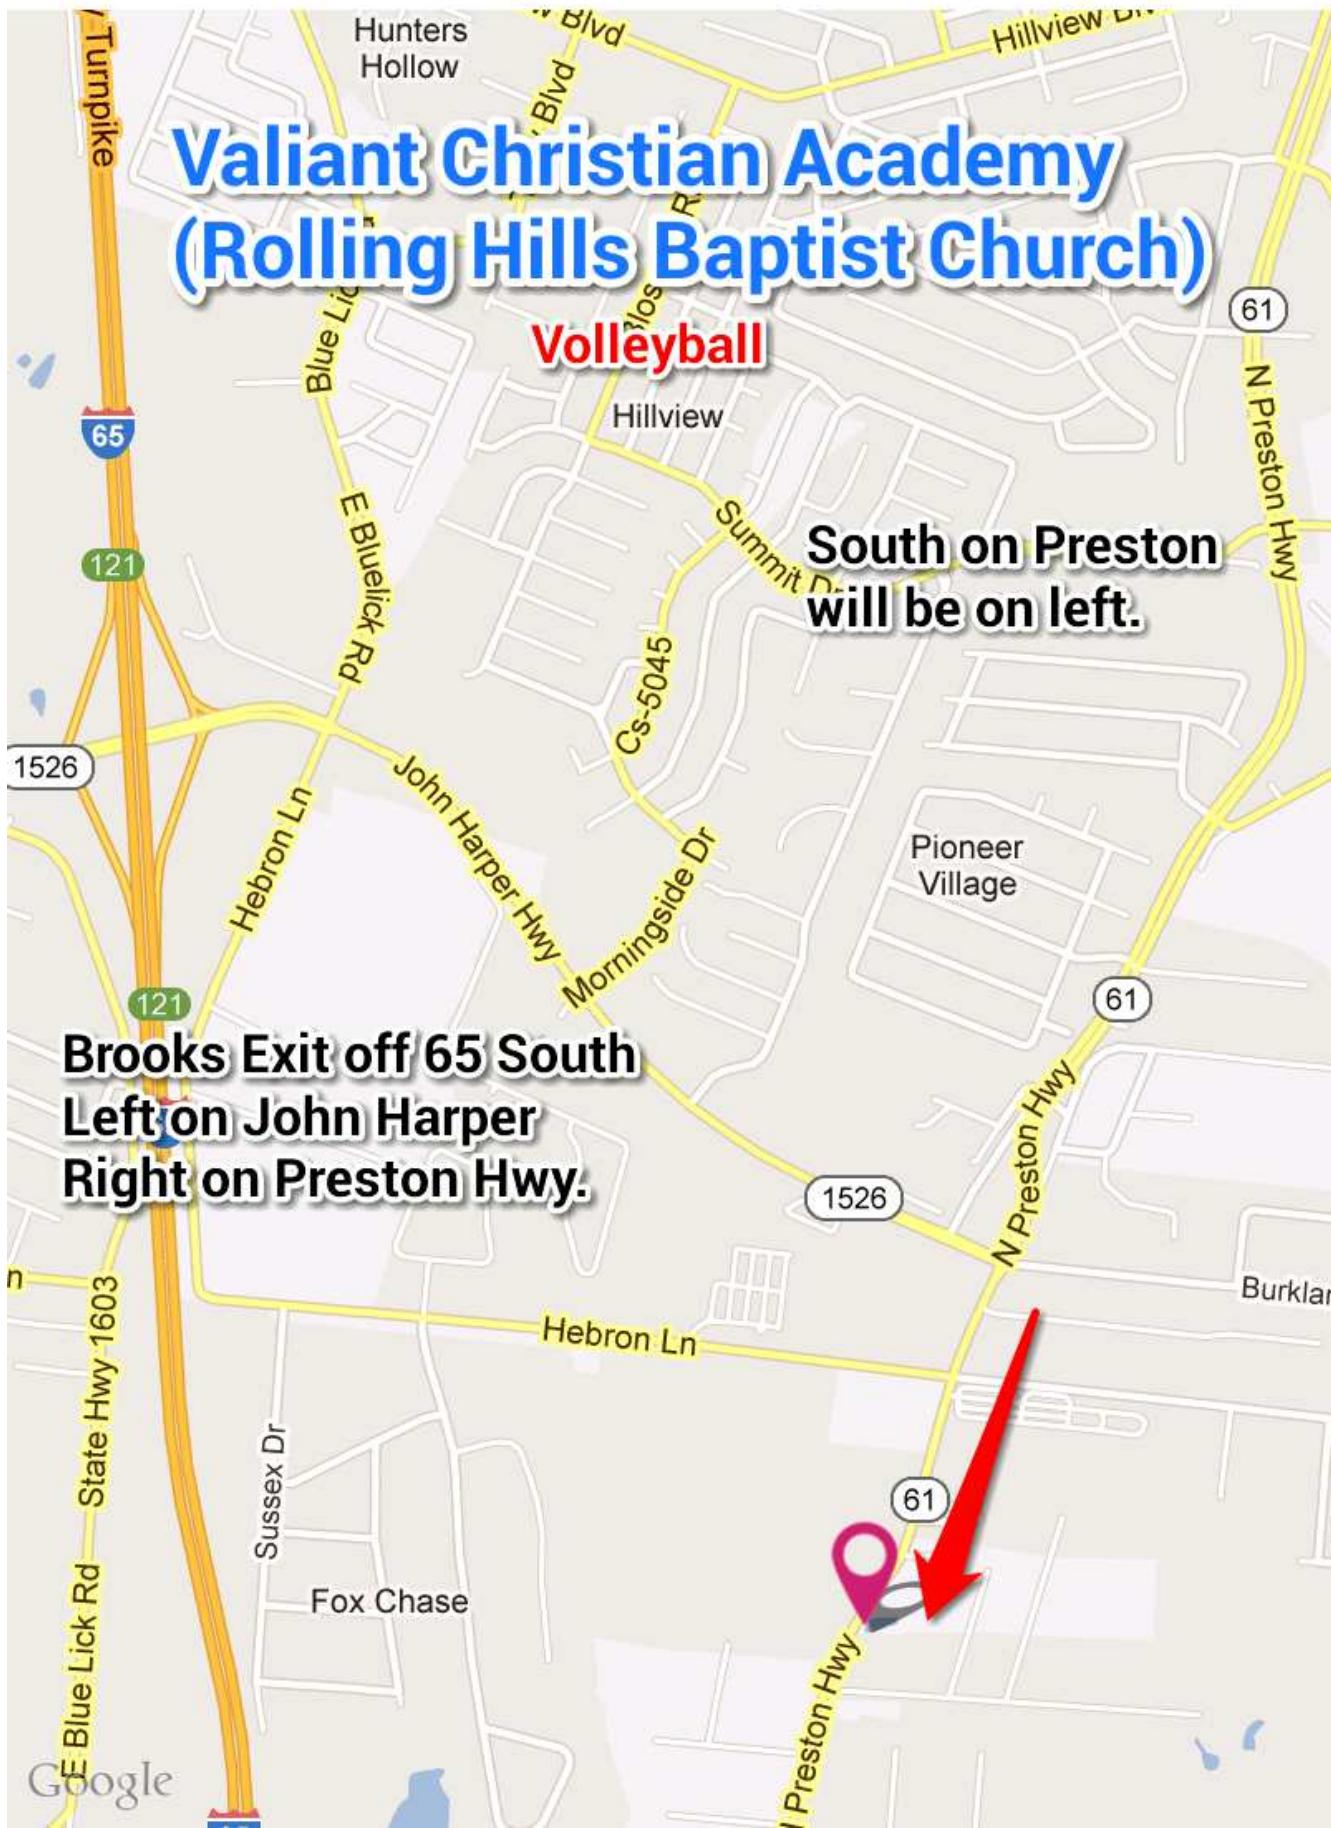

Baseball

Volleyball and
Basketball

65 South to Exit 102

West on Joe Prather

right on Rodgersville Road

(after intersection with Dixey Highway)

Gymnasium is on right

Soccer field is 1 mile further on left.

Baseball Field is behind the soccer field

turn left onto Woodland then right onto

Carolyn Street.

Valiant Christian Academy (Rolling Hills Baptist Church)

Volleyball

**South on Preston
will be on left.**

**Brooks Exit off 65 South
Left on John Harper
Right on Preston Hwy.**

MICAH

Basketball and Volleyball

South Preston Hwy
Right on Hillview Blvd.

Micah is located behind
Maryville Baptist Church
on the intersection of
Smith and Hillview

65 South to Brooks Exit
left on John Harper
left on Blue Lick Rd.
right on Hillview