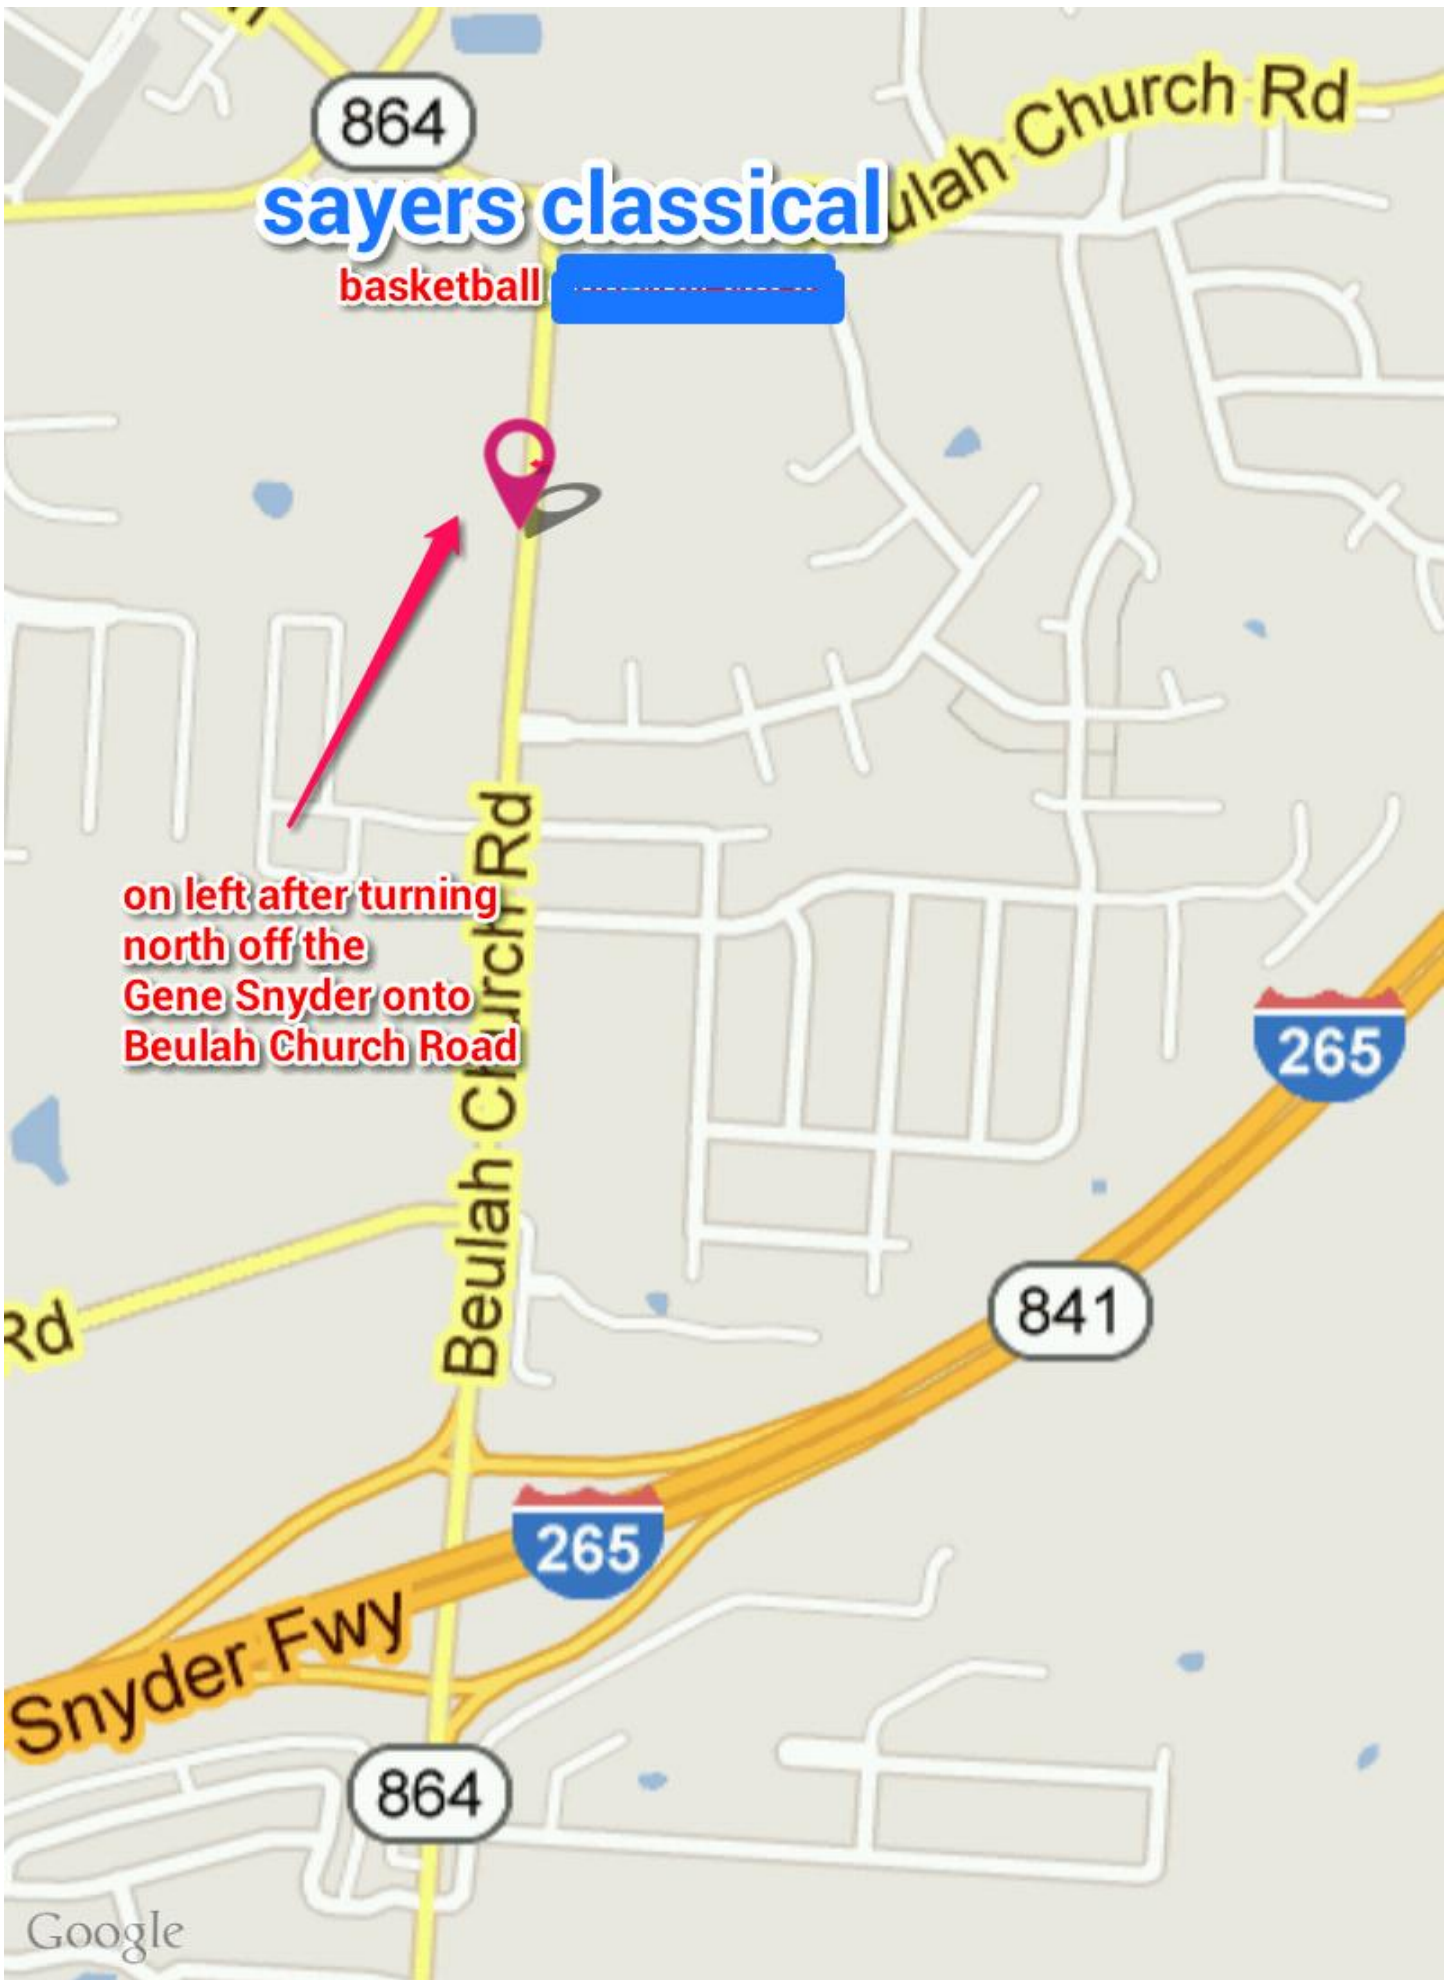

sayers classical

basketball

on left after turning
north off the
Gene Snyder onto
Beulah Church Road