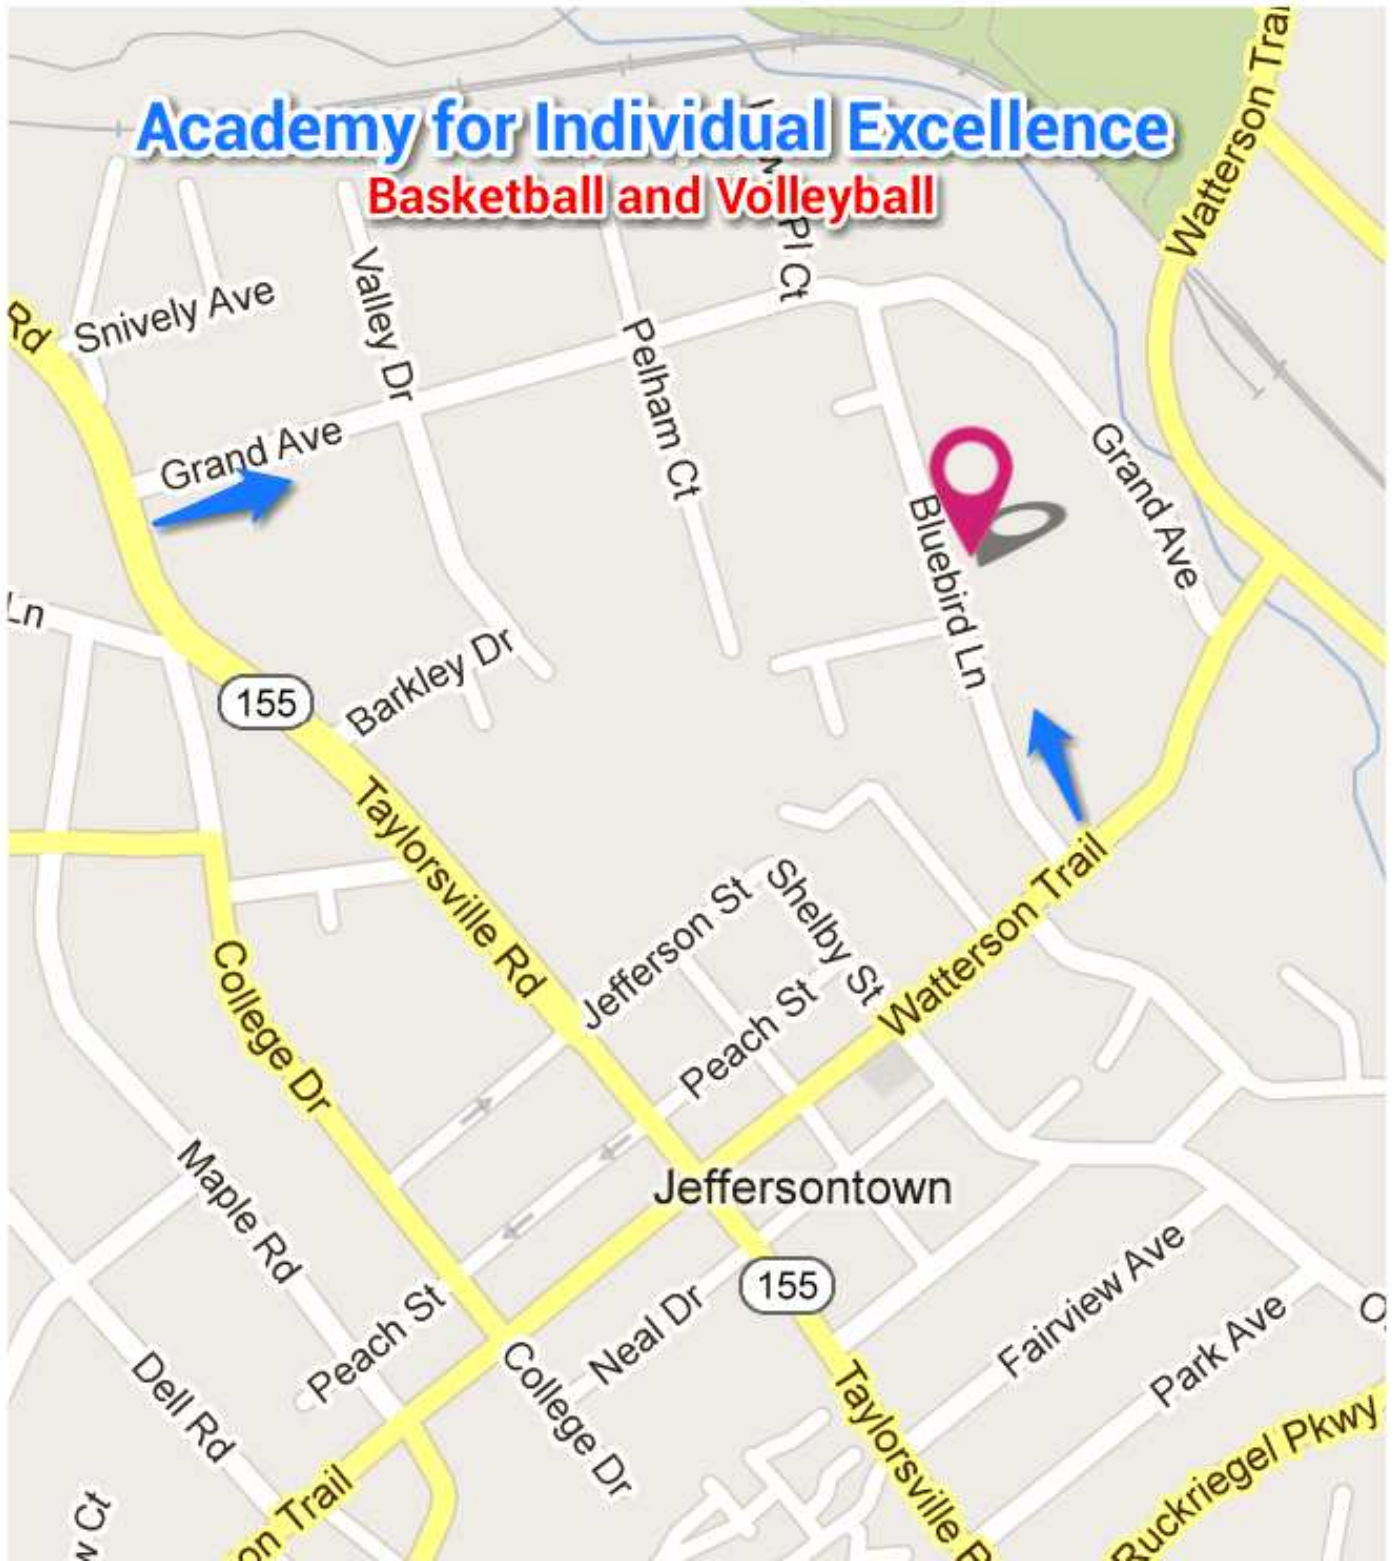

Academy for Individual Excellence

Basketball and Volleyball